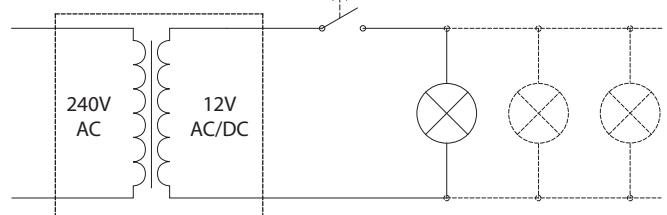

④ Specifications

- Soft LED spot - 140° Beamangle
- 3 White High Flux LED's - Only 1 W
- Lamp Life (Rated): 50.000 hrs
- Input voltage: 12 V AC / DC
- Excl. power supply
- Recommended power supply: LOCINOX:
  DC-POWER-12V/20W or AC-POWER-12V/25W
- Weatherproof: IP54

LOCINOX POWER SUPPLY:
AC-TRANS-12V/20W
DC-POWER-12V/25W