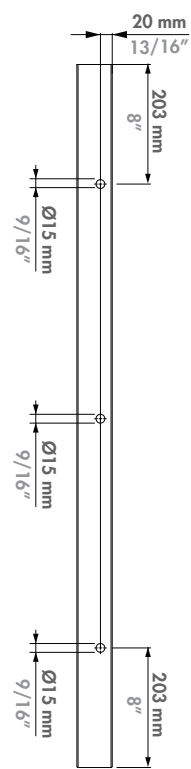

### ① Package content

SHIM PLATE

TOP COVER

BOTTOM COVER

QUICK-FIX

DIN7983 ST4.8x19

DIN7991 M8x45

N-LINE-B-MAG

MAGUNIT-2500

ANCHOR PLATE

POSITIONING NUTS

SHIM PLATE

TOP COVER

BOTTOM COVER

DIN7092-8

QUICK-FIX

LASER CUT

④ Adjusting N-LINE-B-MAG Length & Drilling Holes

⑤ Aligning and placing templates

⑥ Placing square nuts

④ Adjusting N-LINE-S-MAG Length & Drilling Holes

⑤ Aligning and placing templates

⑥ Placing square nuts

⑦ Placing anchorplates, shim plates and covers

⑧ Drill holes in gate frame and mount N-LINE-MAG

**LEFT HAND GATE**

**RIGHT HAND GATE**

⑦ Bottom cover installation

⑧ Drill holes in gate frame and mount N-LINE-MAG