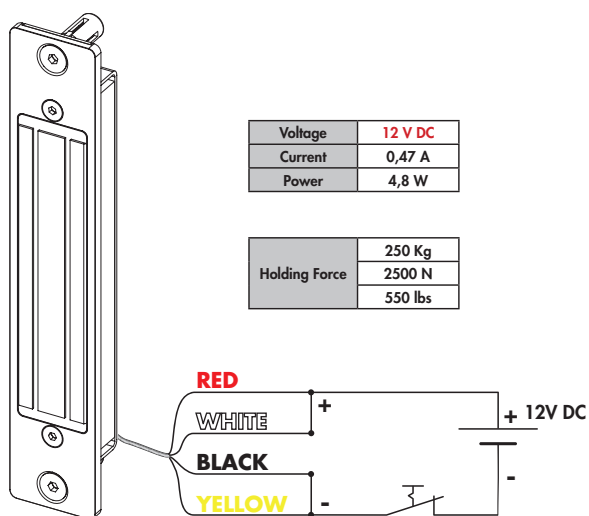

⑦ Placing anchorplates, shim plates and covers

⑧ Drill holes in gate frame and mount N-LINE-MAG

**LEFT HAND GATE**

**RIGHT HAND GATE**

⑦ Bottom cover installation

⑧ Drill holes in gate frame and mount N-LINE-MAG

⑨ Placing anchorplates, shim plates and covers

⑨ MAGUNIT installation

⑩ MAGUNIT installation

12 AND 24V DC - SITUATION

**LOCINOX**®

Let's make better fences together

**Doc. Nr.:**  
**MANU-000229**

Locinox nv • Mannebeekstraat 21  
B-8790 Waregem • Belgium - Europe  
Tel. +32 (0)56 77 27 66  
E-mail: locinox@locinox.com