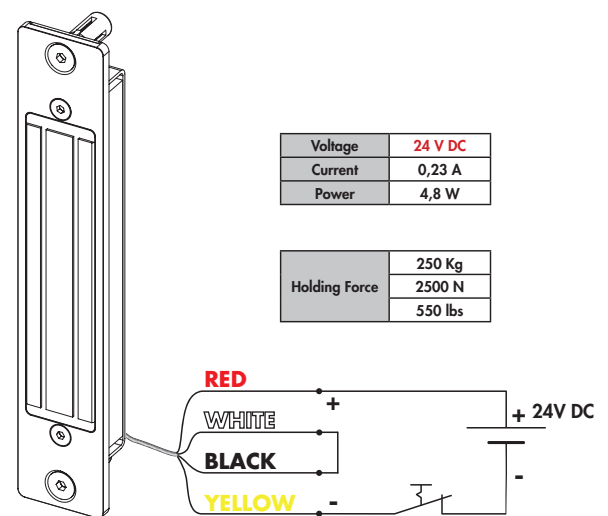

⑦ Placing anchorplates, shim plates and covers

⑧ Drill holes in gate frame and mount N-LINE-MAG

**LEFT HAND GATE**

**RIGHT HAND GATE**

⑦ Bottom cover installation

⑧ Drill holes in gate frame and mount N-LINE-MAG

⑨ Placing anchorplates, shim plates and covers

⑨ MAGUNIT installation

⑩ MAGUNIT installation

12 AND 24V DC - SITUATION

**LOCINOX**®

Let's make better fences together

**Doc. Nr.:**  
**MANU-000229**

Locinox nv • Mannebeekstraat 21  
B-8790 Waregem • Belgium - Europe  
Tel. +32 (0)56 77 27 66  
E-mail: locinox@locinox.com