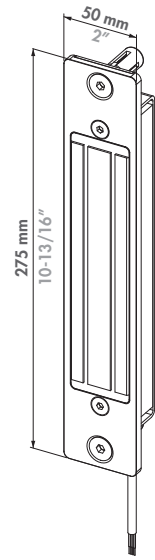

### ① Package content

SHIM PLATE

TOP COVER

BOTTOM COVER

QUICK-FIX

DIN7983 ST4.8x19

DIN7991 M8x45

N-LINE-B-MAG

MAGUNIT-2500

ANCHOR PLATE

POSITIONING NUTS

SHIM PLATE

TOP COVER

BOTTOM COVER

DIN7092-8

QUICK-FIX