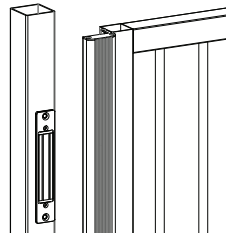

### ③ Fence post preparation for MAGUNIT-2500

**N-LINE-B-MAG**

**N-LINE-S-MAG**

LEFT HAND SWING GATE

RIGHT HAND SWING GATE

SLIDING GATES

LASER CUT

LASER CUT