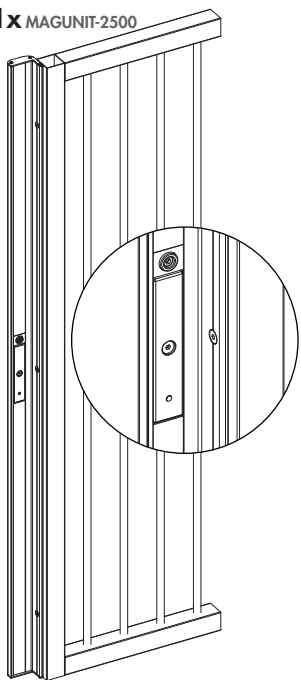

② N-LINE-B-MAG: Swing Gate Configurations

1x MAGUNIT-2500