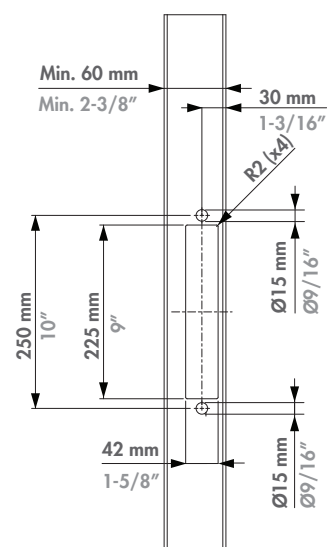

### ③ Fence post preparation for MAGUNIT-2500

**N-LINE-B-MAG**

**N-LINE-S-MAG**

LEFT HAND SWING GATE

RIGHT HAND SWING GATE

SLIDING GATES

LASER CUT

LASER CUT

LASER CUT

④ Adjusting N-LINE-B-MAG Length & Drilling Holes

⑤ Aligning and placing templates

⑥ Placing square nuts

④ Adjusting N-LINE-S-MAG Length & Drilling Holes

⑤ Aligning and placing templates

⑥ Placing square nuts