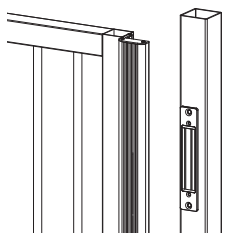

③ Fence post preparation for MAGUNIT-2500

N-LINE-B-MAG

N-LINE-S-MAG

LEFT HAND SWING GATE