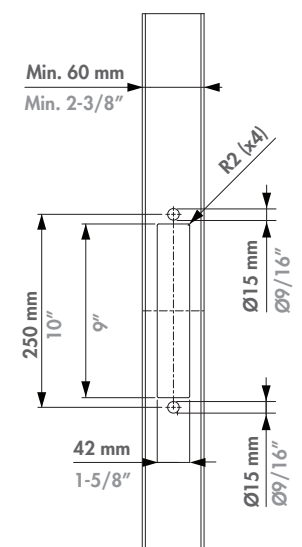

### ③ Fence post preparation for MAGUNIT-2500

**N-LINE-B-MAG**

**N-LINE-S-MAG**

LEFT HAND SWING GATE

RIGHT HAND SWING GATE

SLIDING GATES

LASER CUT

LASER CUT

LASER CUT

④ Adjusting N-LINE-B-MAG Length & Drilling Holes

⑤ Aligning and placing templates

⑥ Placing square nuts

④ Adjusting N-LINE-S-MAG Length & Drilling Holes

⑤ Aligning and placing templates

⑥ Placing square nuts