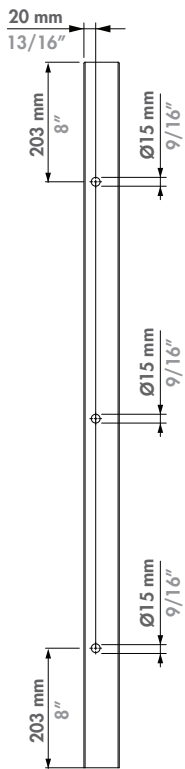

⑧ Drill holes in gate frame and mount N-LINE-MAG

LEFT HAND GATE