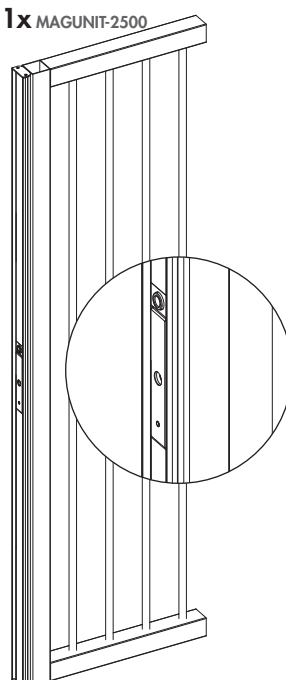

② N-LINE-S-MAG: Sliding Gate Configurations

1x MAGUNIT-2500