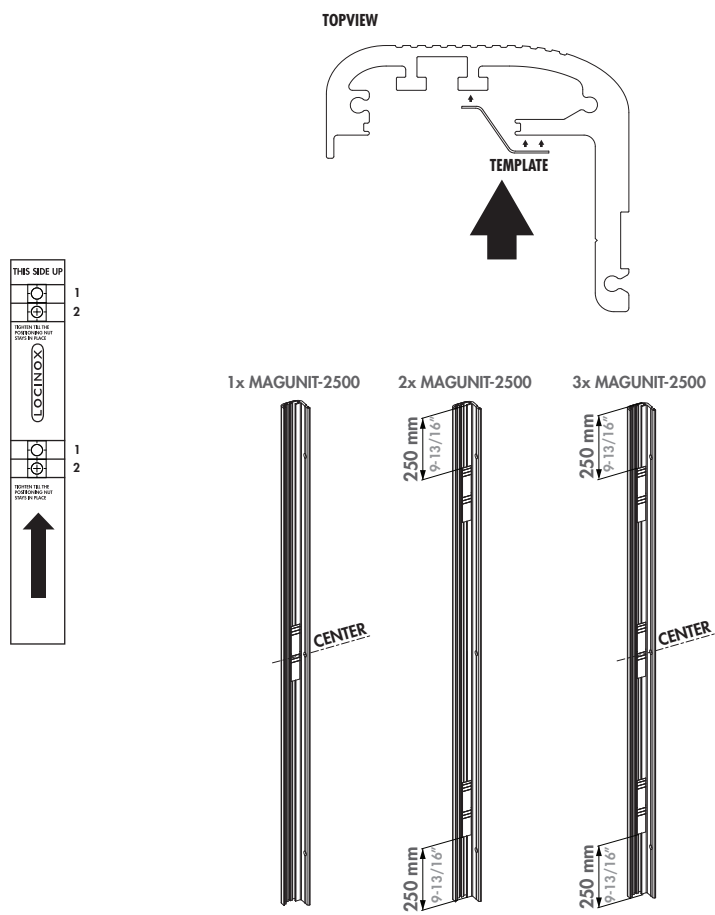

### ③ Fence post preparation for MAGUNIT-2500

**N-LINE-B-MAG**

**N-LINE-S-MAG**

LEFT HAND SWING GATE

RIGHT HAND SWING GATE

SLIDING GATES

LASER CUT

LASER CUT

LASER CUT

④ Adjusting N-LINE-B-MAG Length & Drilling Holes

⑤ Aligning and placing templates

⑥ Placing square nuts

④ Adjusting N-LINE-S-MAG Length & Drilling Holes

⑤ Aligning and placing templates

⑥ Placing square nuts