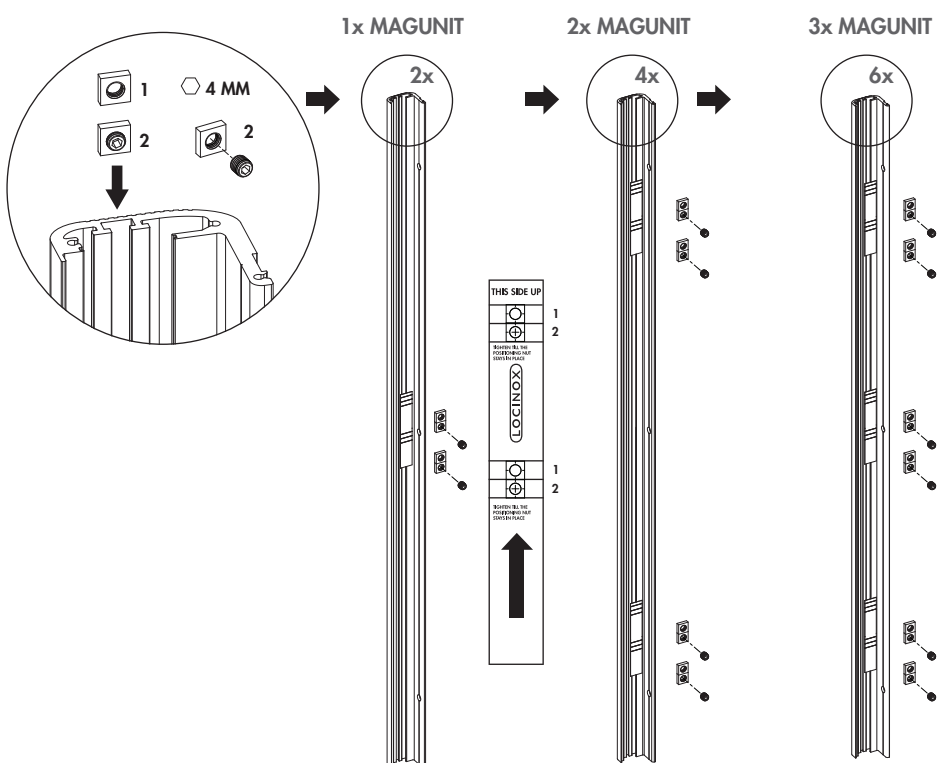

LASER CUT

④ Adjusting N-LINE-B-MAG Length & Drilling Holes

⑤ Aligning and placing templates

⑥ Placing square nuts

④ Adjusting N-LINE-S-MAG Length & Drilling Holes

⑤ Aligning and placing templates

⑥ Placing square nuts

⑦ Placing anchorplates, shim plates and covers

⑧ Drill holes in gate frame and mount N-LINE-MAG

**LEFT HAND GATE**

**RIGHT HAND GATE**

⑦ Bottom cover installation

⑧ Drill holes in gate frame and mount N-LINE-MAG