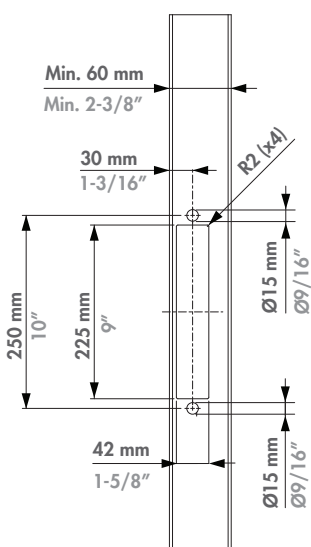

### ③ Fence post preparation for MAGUNIT-2500

**N-LINE-B-MAG**

**N-LINE-S-MAG**

LEFT HAND SWING GATE

RIGHT HAND SWING GATE

SLIDING GATES

LASER CUT

LASER CUT

LASER CUT

④ Adjusting N-LINE-B-MAG Length & Drilling Holes

⑤ Aligning and placing templates

⑥ Placing square nuts

④ Adjusting N-LINE-S-MAG Length & Drilling Holes

⑤ Aligning and placing templates

⑥ Placing square nuts