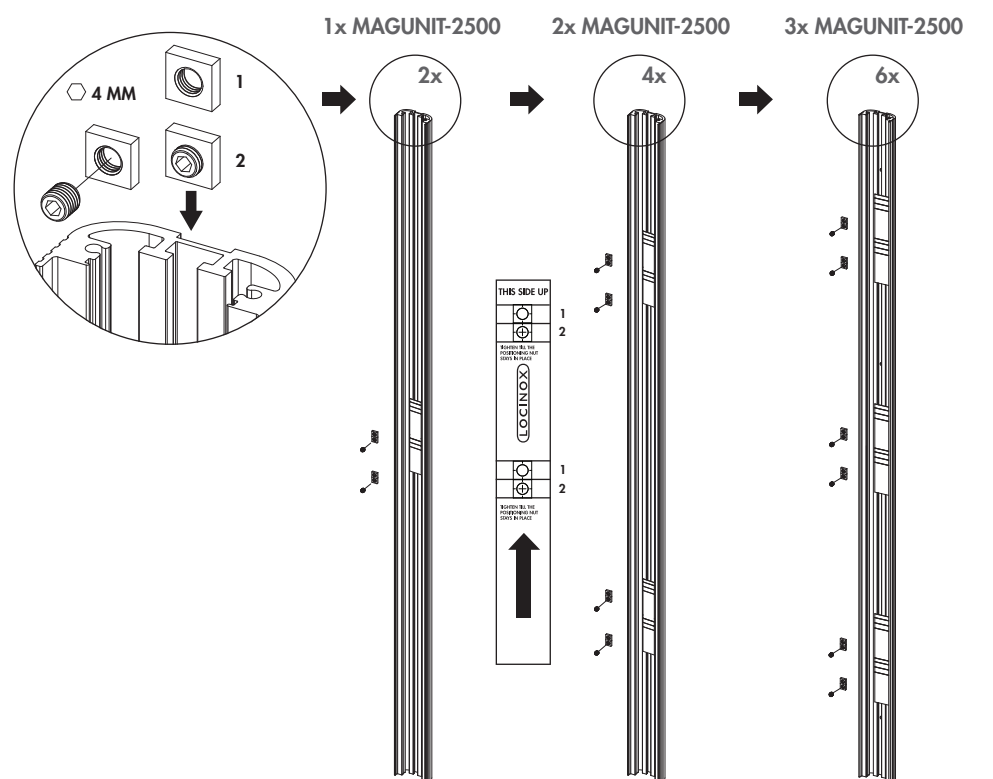

LASER CUT

④ Adjusting N-LINE-B-MAG Length & Drilling Holes

⑤ Aligning and placing templates

⑥ Placing square nuts

④ Adjusting N-LINE-S-MAG Length & Drilling Holes

⑤ Aligning and placing templates

⑥ Placing square nuts

⑦ Placing anchorplates, shim plates and covers

⑧ Drill holes in gate frame and mount N-LINE-MAG

**LEFT HAND GATE**

**RIGHT HAND GATE**

⑦ Bottom cover installation

⑧ Drill holes in gate frame and mount N-LINE-MAG