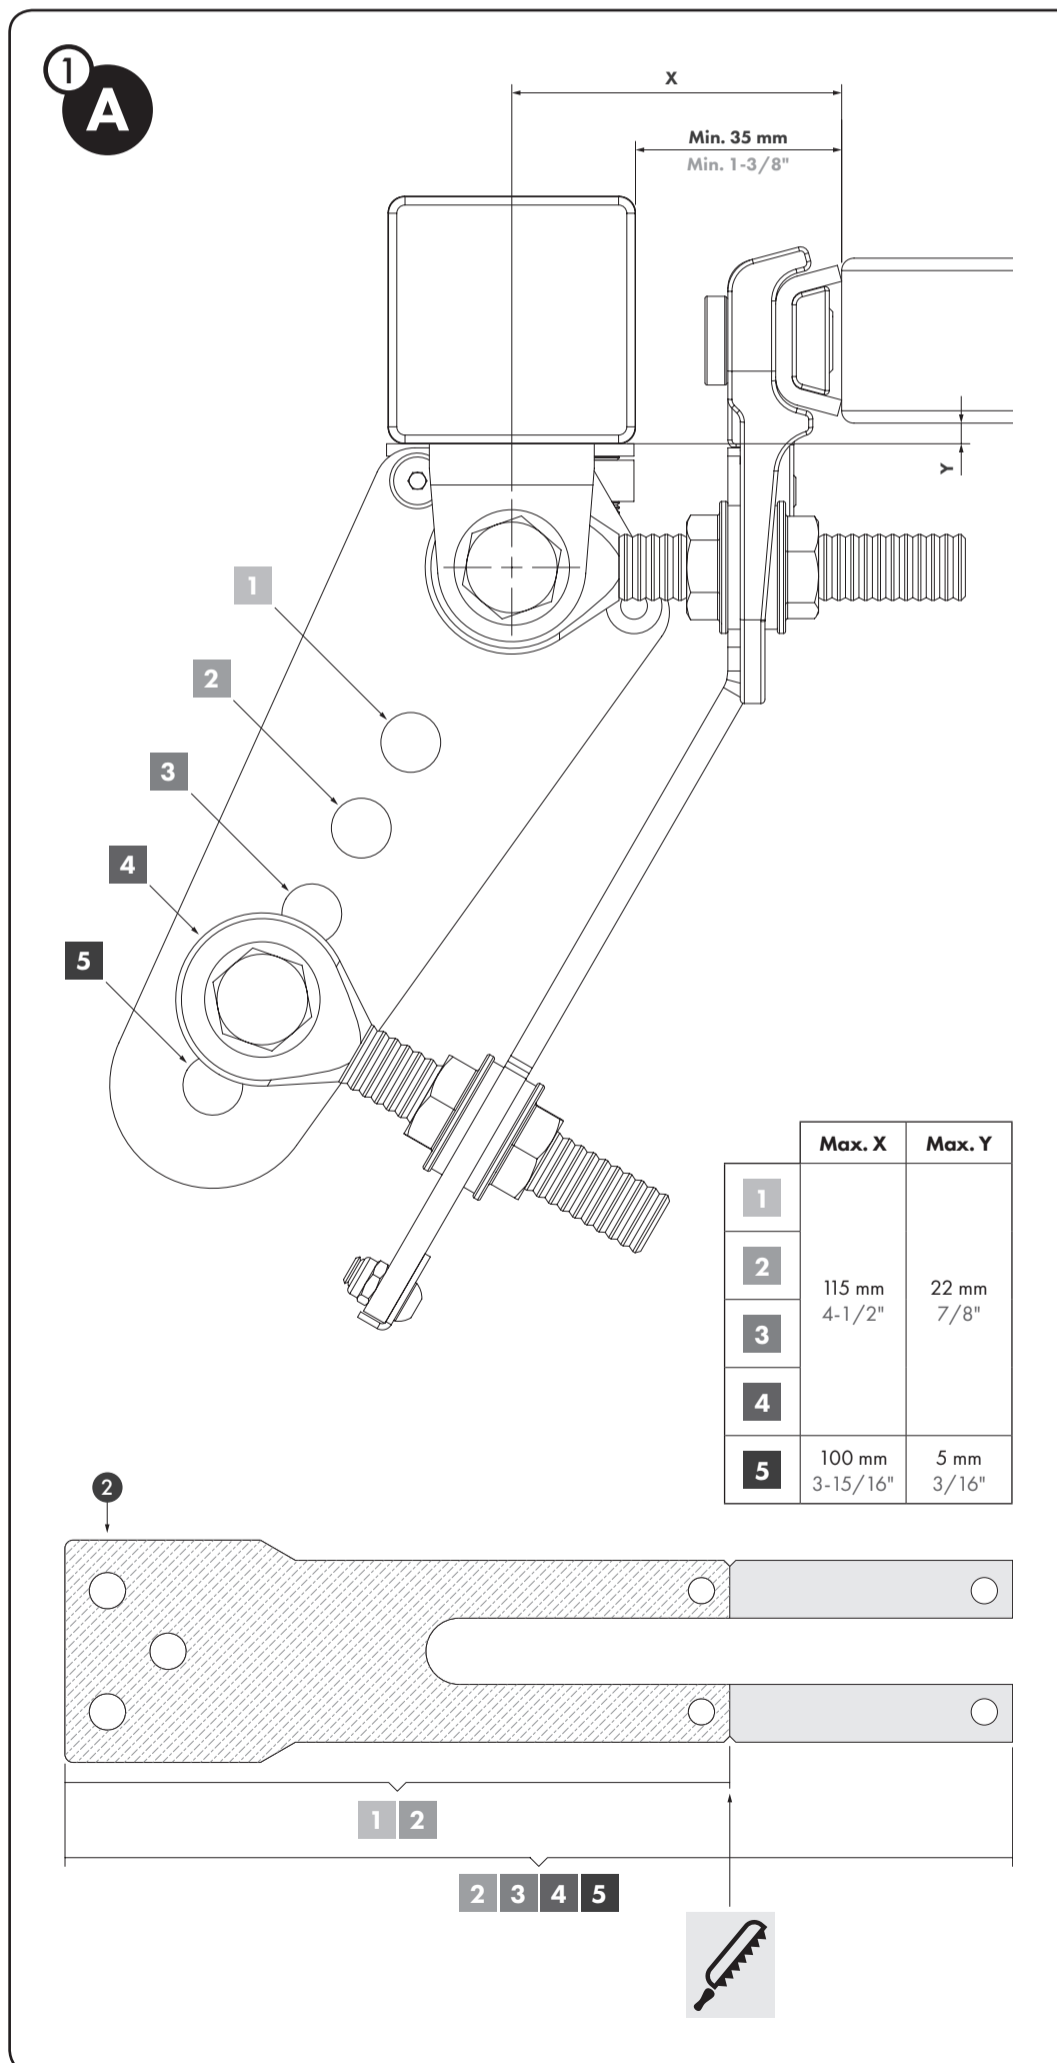

LOCINOX HQ	LOCINOX USA
LIVE CHAT www.locinox.com	LIVE CHAT www.locinoxusa.com
+32 56 77 27 66	877-LOCINOX
help@locinox.com	helpusa@locinox.com
www.locinox.com/excentro	www.locinoxusa.com/excentro